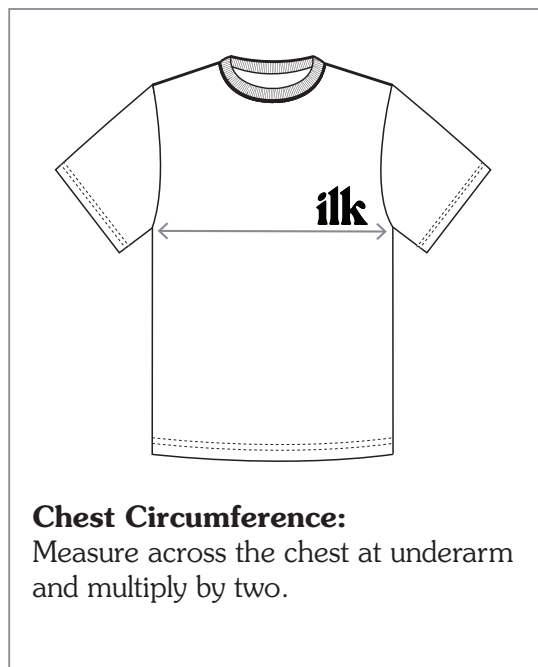

ilk tshirt size guide:

MEASUREMENT	BACK LENGTH	CHEST CIRCUMFERENCE	SLEEVE LENGTH
XXS	63.5	95	22
XS	65.5	99	23
S	67.5	103	24
M	68.5	107	25
L	72	111	26
XL	74	115	27
XXL	76	119	28